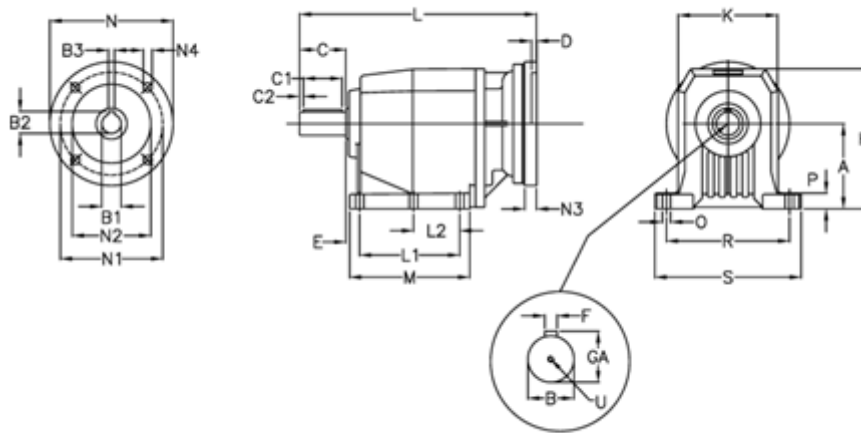

Article number: 406008400001230
 Description: Helical gearbox
 C803P-4000-P80B5

Measures

A = 250	D = 4.0	L2 = 0.0	P = 35
B = 80	E = 33	M = 277.0	R = 370
B1 = 19	F = 22	N = 200	S = 440
B2 = 21.8	GA = 85.0	N1 = 165	U = M20x42
B3 = 6	H = 420	N2 = 130	
C = 140	K = 320	N3 = 0	
C1 = 110	L = 533.0	N4 = M10x12	
C2 = 15	L1 = 210.0	O = 26	